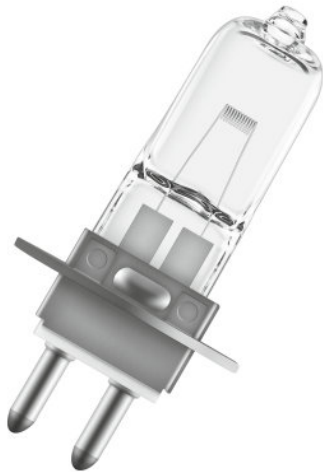

64251 HLX

Product features and benefits

- Precise filament alignment with patented quartz pinch technology
- OSRAM HLX lamps provide 10% higher luminous efficacy over standard halogen
- Instant on and nearly constant luminous flux over the life of the lamp
- Dimmable

Areas of application

- Microscopy
- Laboratory & Analysis
- UV Curing
- Fiber Illumination
- Surgical & Dental Overhead
- Club & Disco

Product datasheet

Technical data

General product information

Product Number	54021
Product Name	64251HLX 6V 30/CS 1/SKU
Ordering Abbreviation	64251 HLX
Brand Name	OSRAM
Family Brand Name	XENOPHOT (HLX)
General Description	20 watt, tungsten halogen low voltage without reflector
Application	Projector

Electrical data

Nominal Wattage	20 W
Nominal Voltage	6 V
Type of Current	AC

Light technical data

Average Rated Life	100 h
--------------------	-------

Physical attributes

Base	PG22
Bulb Shape	T9
Maximum Overall Length (in)	1.560 in
Maximum Overall Length (mm)	40 mm
Length l (in)	1.560 in
Length l (mm)	40 mm
Diameter d (in)	0.354 in
Diameter d (mm)	9.00 mm
Distance a (in)	0.546 in
Distance a (mm)	14 mm
Filament Dimensions Length (in)	0.0310 in
Filament Dimensions Length (mm)	0.8 mm
Filament Dimensions Width (in)	0.09 in
Filament Dimensions Width (mm)	2.3 mm
Reflector Coating	9.00