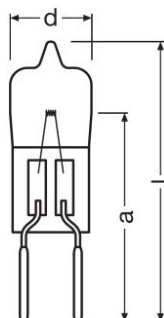

#### Dimensions & weight

Diameter	9 mm
Length	31.0 mm
Light center length (LCL)	19.4 mm <sup>1)</sup>
Filament length	2.30 mm
Illuminated field	2.3*0.8 mm <sup>2</sup>
Filament diameter	0.8 mm

<sup>1)</sup> ±0.3 mm